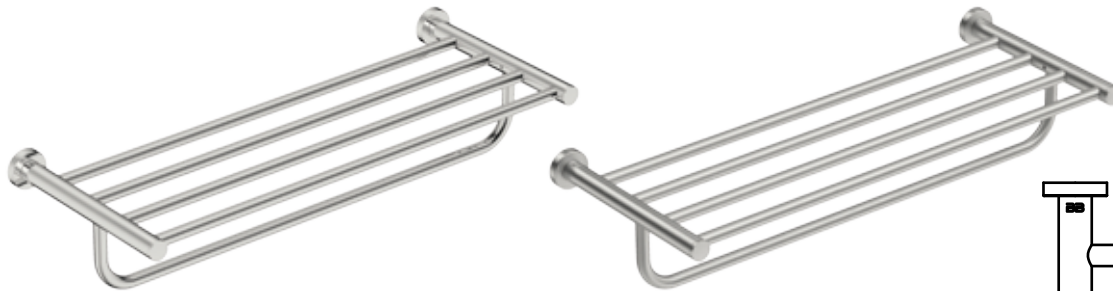

4693 TOWEL SHELF + HANG BAR 650mm / 25"

4600 Series Premium Collection

Wall Fixings Supplied:
Masonry

Original UX Fischer® supplied,
phased in from June 2015.

Code: 4693POLS
Finish: Polished
GRADE 304 Stainless Steel

Code: 4693BRSH
Finish: Brushed
GRADE 304 Stainless Steel

Dimensions given are in mm and [inches].
Bathroom Butler® reserves the right to alter and/or remove designs from time to time without prior notice.
This drawing is to be used for reference purposes only. E &O.E.