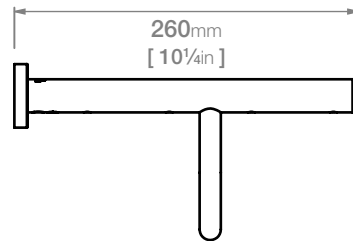

4693 TOWEL SHELF + HANG BAR 650mm / 25"

4600 Series Premium Collection

Wall Fixings Supplied:
Masonry

Original UX Fischer® supplied,
phased in from June 2015.

Code: 4693POLS
Finish: Polished
GRADE 304 Stainless Steel

Code: 4693BRSH
Finish: Brushed
GRADE 304 Stainless Steel

Dimensions given are in mm and [inches].
Bathroom Butler® reserves the right to alter and/or remove designs from time to time without prior notice.
This drawing is to be used for reference purposes only. E &O.E.