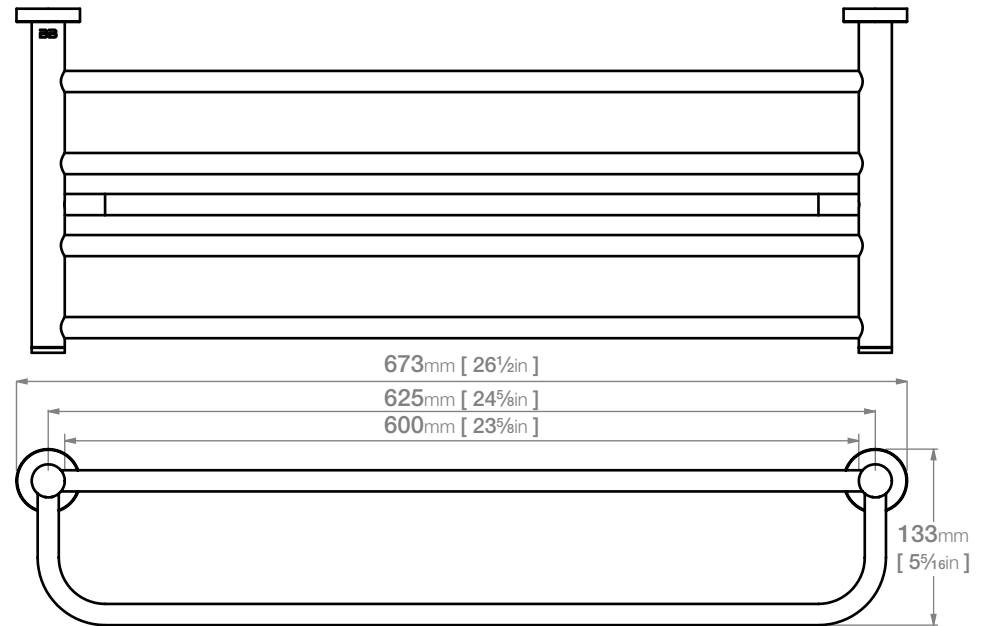

4693 TOWEL SHELF + HANG BAR 650mm / 25"

4600 Series Premium Collection

Wall Fixings Supplied:
Masonry

Original UX Fischer® supplied,
phased in from June 2015.

Code: 4693POLS
Finish: Polished
GRADE 304 Stainless Steel

Code: 4693BRSH
Finish: Brushed
GRADE 304 Stainless Steel

Dimensions given are in mm and [inches].
Bathroom Butler® reserves the right to alter and/or remove designs from time to time without prior notice.
This drawing is to be used for reference purposes only. E &O.E.